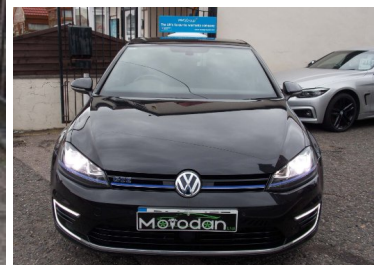

2016(16) Volkswagen Golf GTE 5-Door

£14,985

Engine: Electric Hybrid
Body: Hatchback
Gearbox: Semi-Automatic
Capacity: 1395cc
Colour: Black
Mileage: 41,000
CO²: 39g/km
Top Speed: 138mph
BHP: 150bhp
Insurance Grp: 26E